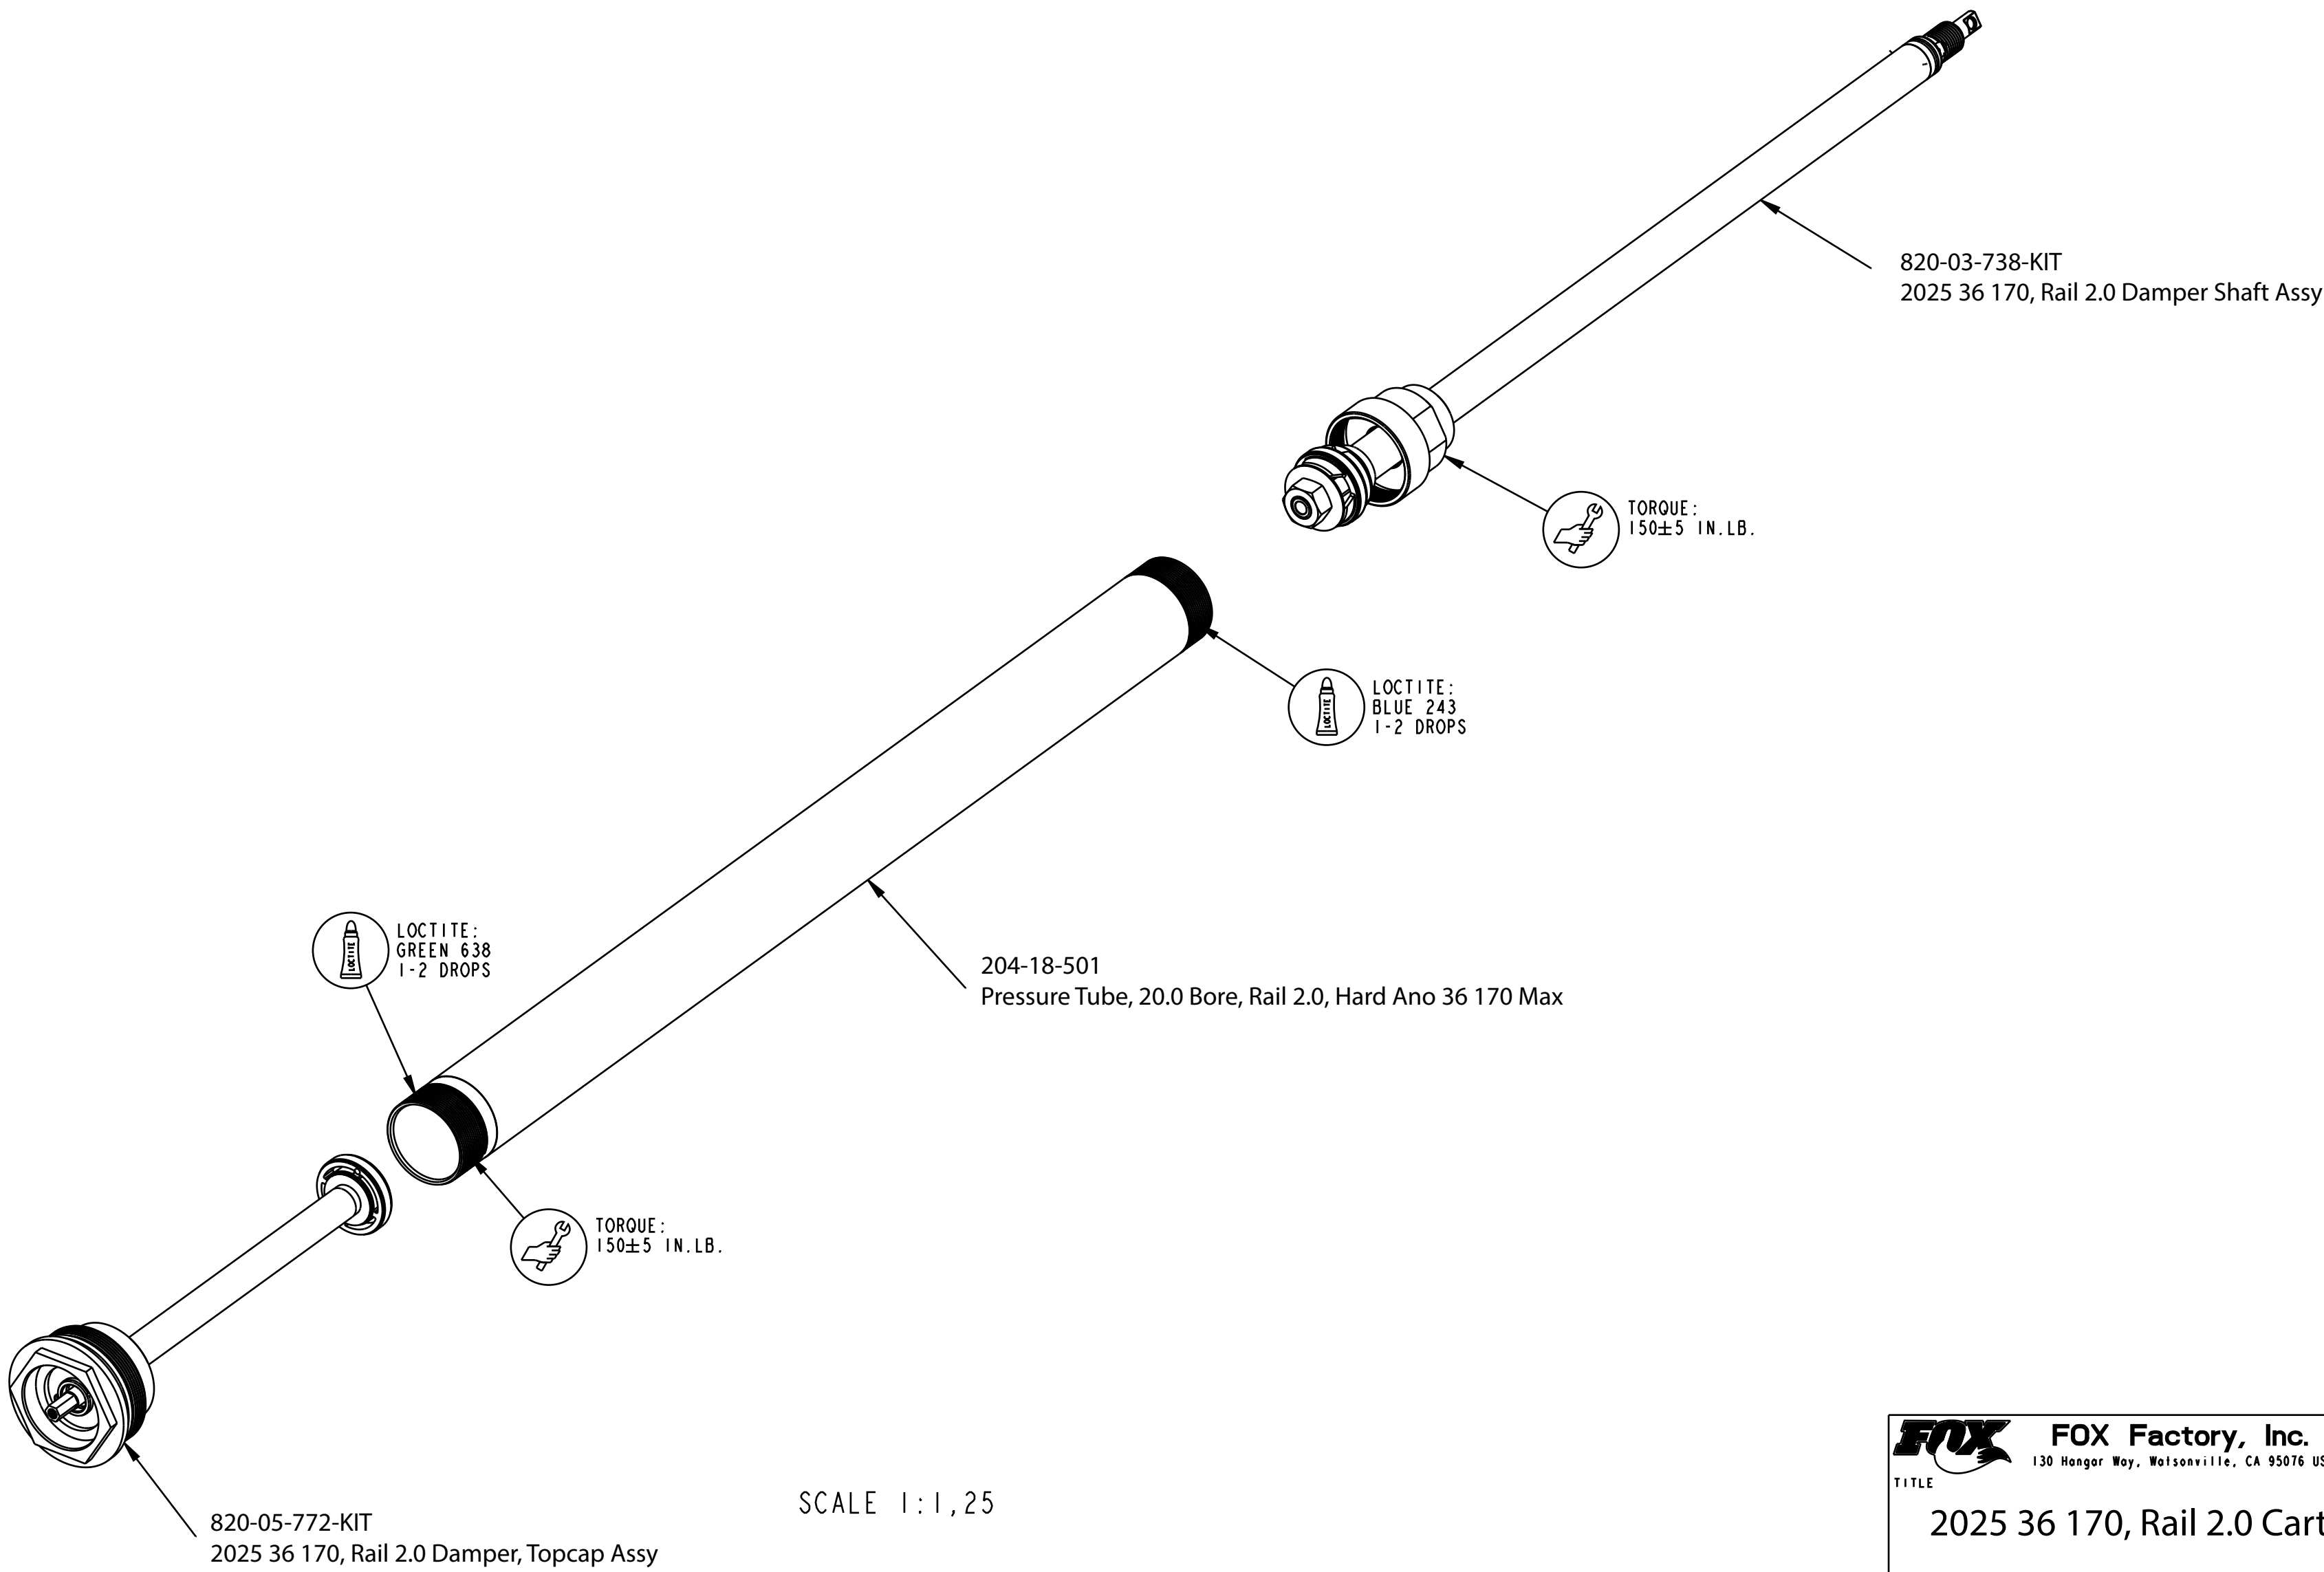

B

B

A

A

SCALE 1:1,25

- PROPRIETARY -
THIS DOCUMENT CONTAINS CONFIDENTIAL, PROPRIETARY INFORMATION
THAT IS FOX PROPERTY. DO NOT DISCLOSE TO OR DUPLICATE
FOR OTHERS EXCEPT AS AUTHORIZED BY FOX.

FOX		FOX Factory, Inc.	Ph 831-768-1100
		130 Hangar Way, Watsonville, CA 95076 USA	Fax 831-768-9312
TITLE			
2025 36 170, Rail 2.0 Cart Assy			
SIZE DWG. NO.			
C			
PLOT SCALE 0.80:1		SHEET 1 OF 1	